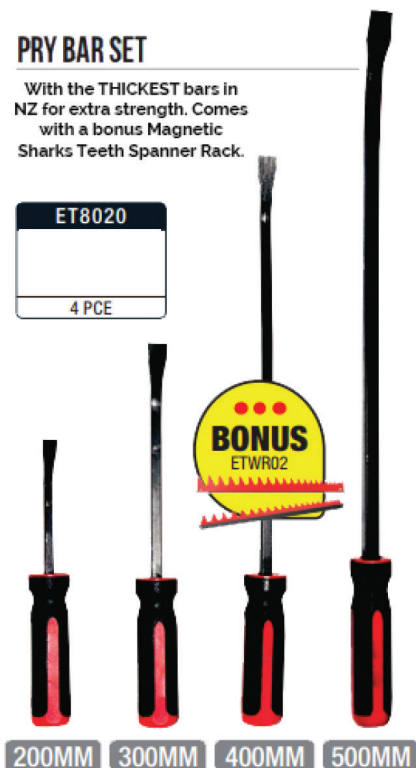

LOCKING WHEEL NUT REMOVAL KIT

Conical dismantling sockets for wheel nuts. Drive using a power bar (ET8169A)

- Inner dia: 18.5 - 15.6mm | 19.5 - 17.6mm | 20.4 - 18.5mm | 21.6 - 19.7mm | 22.5 - 20.6mm | 23.6 - 21.7mm | 25.5 - 23.6mm

ET1034

10 PCE

PRE-ORDER NOW TO GET THESE GREAT PRICES!! * all prices exclude GST

November Preorder Tool Specials

PRY BAR SET

PRY BAR SET

With the THICKEST bars in NZ for extra strength. Comes with a bonus Magnetic Sharks Teeth Spanner Rack.

ET8020
4 PCE

200MM 300MM 400MM 500MM

UNIVERSAL LINE KIT

UNIVERSAL LINE KIT

Comprehensive kit for quickly & securely connecting into wiring.

ET2031B

- 2 way LED testers
- Black / red multimeter connector leads
- Male / female round terminal to banana plug
- Male / female flat blade terminal to banana plug
- Variable resistors with banana terminals
- Needle / piercing probes
- Heavy duty alligator clips